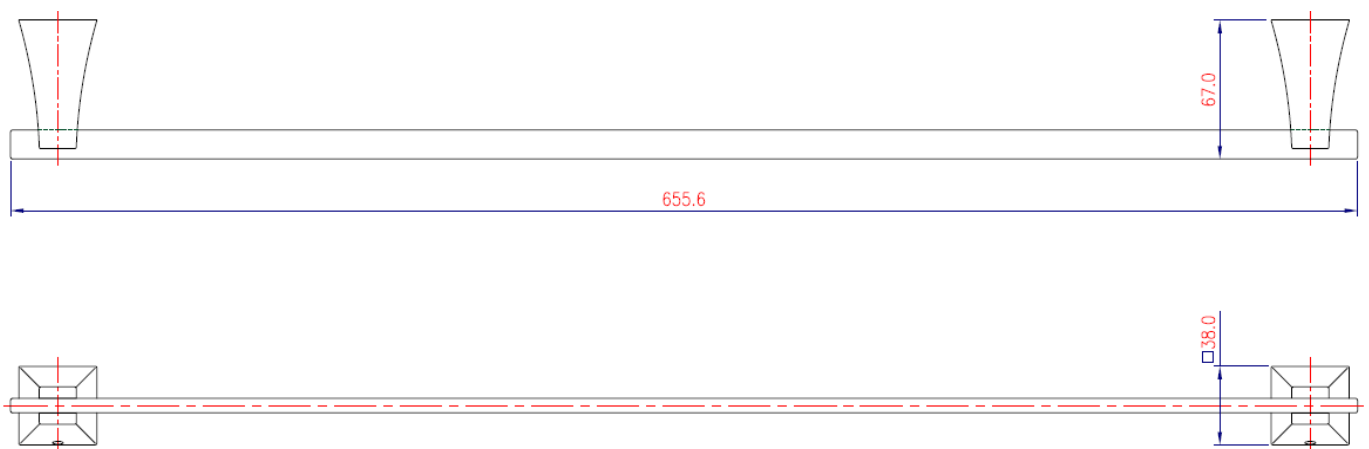

Brand : LCM, China
Name : Towel Bar
Item Code : 22724A.2602
Designer :
Color / Finish: Chrome plated
Dimensions : 67mm x 655.6mm x 38mm

Product info:

- SERIE 22700 Towel bar

Flushing of pipe must be done before fittings are installed. Failure to do so voids the warranty.